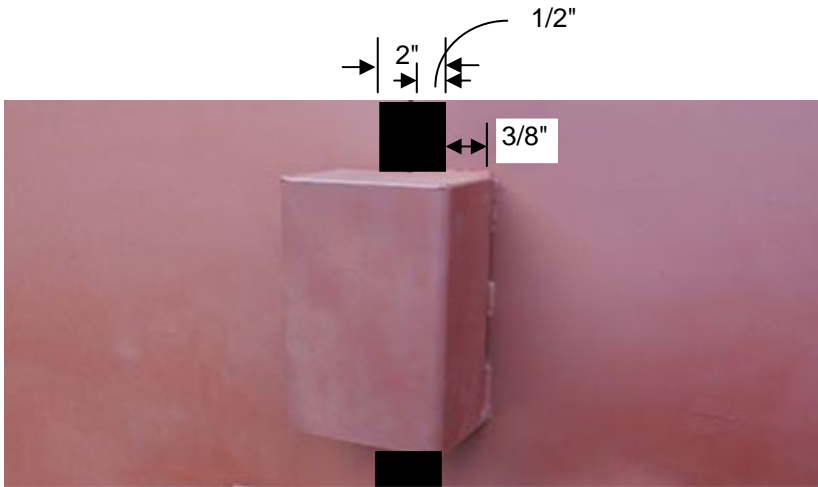

LOCK BOX INSTALL INSTRUCTIONS

Tab is welded to the inactive door.
The tab is 2" wide. You will have
3/8" space on either side of the
window for extra play and welding
space away from door gasket.

BUILT RITE INDUSTRIES
17232 S. Figueroa St.
Gardena, CA 90248
562-366-0784 (p)
562-366-0805 (f)