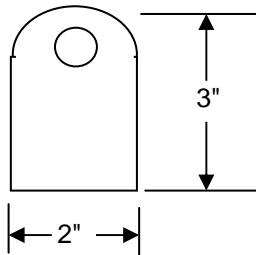

LOCK BOX INSTALL INSTRUCTIONS

Tab is welded to the inactive door.
The tab is 2" wide. You will have
3/8" space on either side of the
window for extra play and welding
space away from door gasket.

BUILT RITE INDUSTRIES
17232 S. Figueroa St.
Gardena, CA 90248
562-366-0784 (p)
562-366-0805 (f)